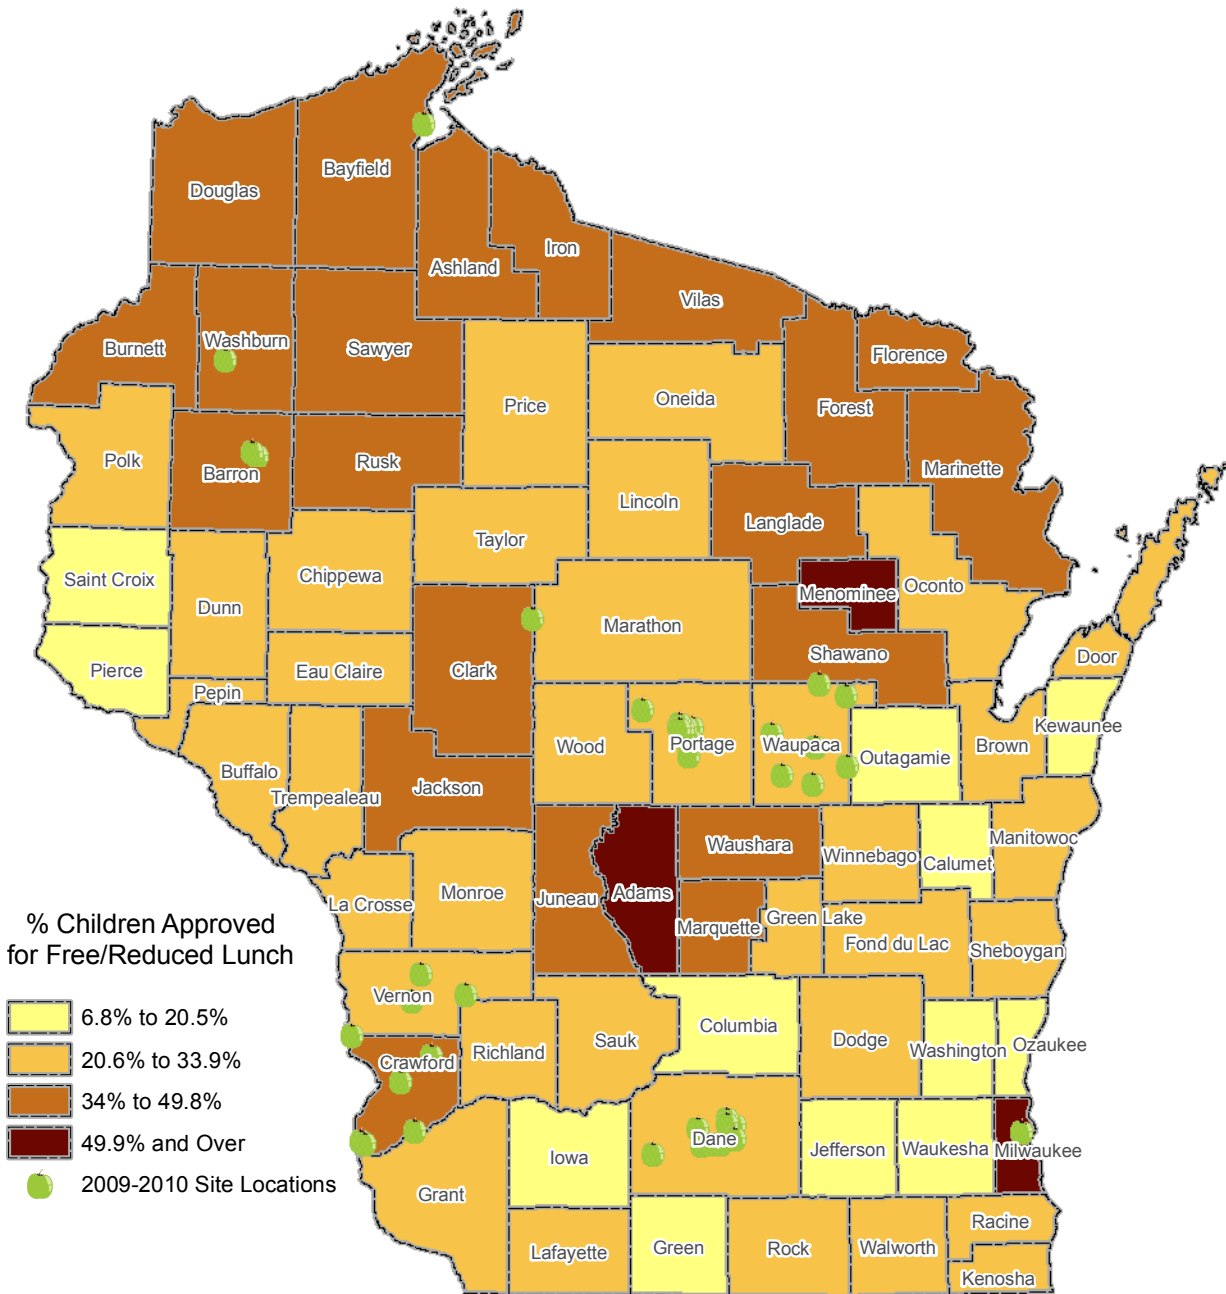

2009-2010 AmeriCorps Farm-to-School Sites

Host Site	Schools Served
UW - Extension Crawford County	BA Kennedy Elementary
	BluffView
	Wauzeka Elementary
	Seneca Elementary
Washburn Elementary School - Bayfield County	Washburn School District
REAP/CIAS - Dane County	Falk Elementary School
	Hawthorne Elementary School
	Lake View Elementary School
	Lincoln Elementary School
	Sherman Middle School
	Cherokee Middle School
	Middleton School District - Northside Elementary School
	Monona Grove School District - Winnequah Elementary School
	M. Horeb School District - Primary Center, Intermediate Center, Middle Schools
	Spoooner School District - Washburn County
Viroqua School District - Vernon County	Westby School District
	North Crawford School District
	Viroqua School District
	La Farge School District
	DeSoto School District
UW - Extension Waupaca County	Iola-Scandinavia School District
	Clintonville School District
	New London School District
	Waupaca School District
	Manawa - Manawa Elementary
	Marion School District
West CAP	Wega/Fremont - Weyauveg School
	Barron County School District
Colby Elementary School - Clark County	Rice Lake School District
Michael Fields Ag Institute - Milwaukee County	Colby Elementary School
Portage County - Stevens Point Area School District	The Academy for Learning and Leadership
	Stevens Point Area Public School District
	Boston School Forest
	Binnach Elementary School
	Jefferson Elementary School
	Kennedy Elementary School
	Madison Elementary School
	McDill Elementary School
	McKinley Center
	Plover-Whiting Elementary School
	Roosevelt I.D.E.A. School
	Washington Service Learning Center
	Ben Franklin Jr. High
	P.J. Jacobs Jr. High
Stevens Point Area Senior High	
Charles F. Fernandez Center for Alternative Learning	